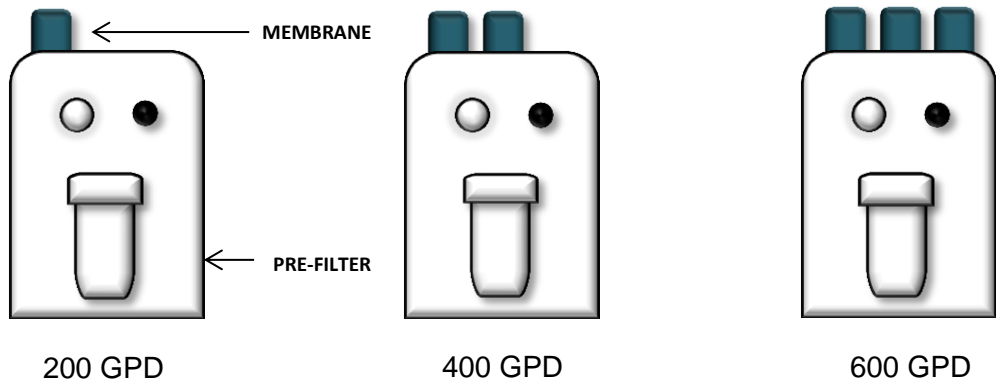

# Multiple Pass Maple Reverse Osmosis Systems

All units are made with a **110V, 1/3HP motor**  
and on a durable, portable **steel frame** – perfect for outdoor use.

**21" Series**  
25 - 200  
Taps

**40" Series**  
200 or more  
Taps